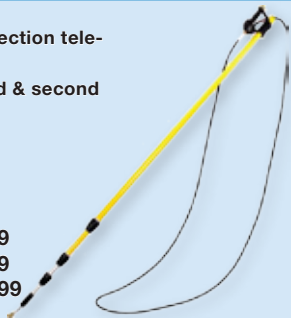

V-Belt Drive Long Life Honda Pressure Washers

Portable Reels

Aluminum hand carry manual rewind hose reel, holds 3/8" single wire hose 4000 PSI Rated

HC/HR050	50'	$159
HC/HR100	100'	$179
HC/HR150	150'	$199
HC/HR200	200'	$219

SKID MOUNT

2nd Story Wands

Light weight 6ft Section telescopic poles allow for overhead & second story cleaning

4000 PSI Rated

DLTG12	$81.99
DLTG18	$99.99
DLTG24	$115.99

GP Surface Cleaners

Flat surface cleaning made easy with General Pumps Rotary floating head cleans 10 times faster, includes trigger control 4000 PSI rated

DFSCP18Z	18"	$299
DCFSCP20GZ	20"	$359

GAS ENGINE V-BELT DRIVE MODELS

11H01	3.0 GPM @ 2500 PSI	GX200	Honda	AR Pump	$1,019
11H02	3.0 GPM @ 2500 PSI	GX200	Honda	CAT Pump	$1,429
11H03	3.0 GPM @ 2500 PSI	GX200	Honda	GP Pump	$1,099
11H80	4.0 GPM @ 3500 PSI	GX390	Honda	AR Pump	$1,349
11H82	4.0 GPM @ 3500 PSI	GX390	Honda	CAT Pump	$1,539
11H84	4.0 GPM @ 3500 PSI	GX390	Honda	HP Pump	$1,429
11H89	4.0 GPM @ 4200 PSI	GX390	Honda	AR Pump	$1,299
11H90	4.0 GPM @ 4200 PSI	GX390	Honda	CAT Pump	$1,539
11H91	4.0 GPM @ 4200 PSI	GX390	Honda	HP Pump	$1,379

STANDARD FEATURES

1. Revolutionary aircraft grade aluminum frame with dual handles (no welds to fail)
   - Lifetime frame warranty
   - 50 mesh inlet filter
   - Adjustable pressure unloader
   - Low oil shutdown
   - Pneumatic tires
   - Dual padded shock absorbing feet
   - 3/4" cold-rolled steel axle
   - Thermo-sensor (prevents overheating in bypass mode)
   - Commercial/Industrial grade engines
2. NOTE: All units are completely factory assembled, tested in the USA, and delivered ready to operate.

STANDARD ACCESSORIES

- Gun/wand assembly w/quick connects
- 50" high pressure hose w/quick connects
- Chemical injector assembly w/quick connects
- 4 color-coded QC spray nozzles
- 1 color-coded QC chemical nozzle

AVAILABLE OPTIONS: